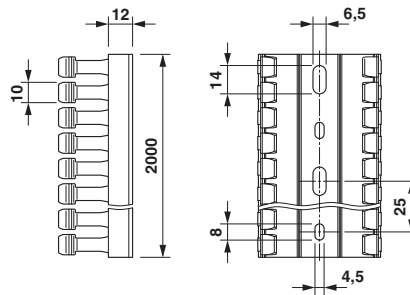

Cable duct for installation and mounting in control cabinets, blue, comprising upper part and mounting base, width: 30 mm, height: 40 mm, length: 2000 mm

Your advantages

- ✓ Thanks to its leverage and special cutting geometry, the PPS CD cable duct cutter enables easy, burr-free cutting with minimum effort
- ✓ Easy, burr-free cutting with minimum effort using the CUTFOX-CD cable duct cutter
- ✓ Predetermined breaking point enables tool-free, burr-free removal of bars
- ✓ The wide, diagonal heads of the cable duct bars make it easy to fit the cover and hold it securely in place
- ✓ Installed conductors are securely held in place by means of wire retaining clips that can be snapped onto bars on the side
- ✓ Plastic body-bound rivets enable easy fixing of cable ducts using the rivet setting tool

Key Commercial Data

Packing unit	1 pc
Minimum order quantity	20 pc
GTIN	 4 046356 507851
GTIN	4046356507851
Custom tariff number	39259020
Country of origin	Germany

Technical data

Dimensions

Length (b)	2000 mm
Width (a)	30 mm
Height (c)	40 mm

Drawings

Dimensional drawing

Base perforation according to DIN EN 50085

Classifications

eCl@ss

eCl@ss 10.0.1	27400703
eCl@ss 11.0	27400703
eCl@ss 4.0	27140600
eCl@ss 4.1	27140600
eCl@ss 5.0	27140600
eCl@ss 5.1	27140600